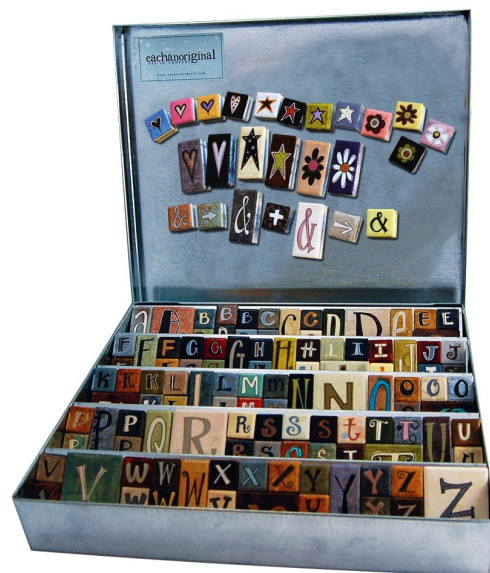

ABZ-100 ZEN ALPHABITZ SUITCASE MERCHANDISER

Item #	Description	Units	Quantity	Cost	Extension
TILES TO BE SOLD INDIVIDUALLY FROM MERCHANDISER					
FGZ-100	1x1 ASSORTED HEART/FLOWER/ STAR	1x1 = BAG OF 12	1	\$18.00 \$1.50 EACH	\$18.00
FGZ-300	1X2 ASSORTED HEART/FLOWER/ STAR	1x2 = BAG OF 6	1	\$13.50 \$2.25 EACH	\$13.50
C-ABZ-101 A - Z	COMBO BAG LETTER	BAG OF 9 6 1x1 3 1x2	26	\$12.75 1X1 - \$1.25 EACH 1X2 - \$1.75 EACH	\$331.50
ABZ-101 A & E	BAG OF 1X1 LETTER	1x1 = BAG OF 12	2	\$15.00 1X1 - \$1.25 EACH	\$30.00
C-ABZ-102	ASSORTED PUNCTUATION	PKG OF 7 5 1x1 2 1x2	1	\$9.75 1X1 - \$1.25 EACH 1X2 - \$1.75 EACH	\$9.75
DP-112	GALVANIZED METAL SUITCASE DISPLAY		1	\$100.00	\$100.00
PRODUCT AND MERCHANDISER WHOLESALE VALUE TOTAL					\$502.75
SPECIAL STARTER PRICE					\$400.00

merchandiser dimensions–

12.5" x 14.5" x 3"

2015-STARTER-ZEN-ALPHABITZ-ABZ-100