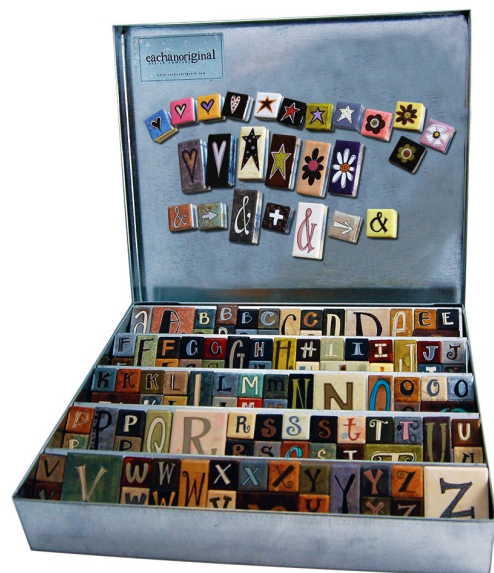

ABZ-100 ZEN ALPHABITZ SUITCASE MERCHANDISER

Item #	Description	Units	Quantity	Cost	Extension
TILES TO BE SOLD INDIVIDUALLY FROM MERCHANDISER					
FGZ-100	1x1 ASSORTED HEART/FLOWER/ STAR	1x1 = BAG OF 12	1	\$18.00 \$1.50 EACH	\$18.00
FGZ-300	1X2 ASSORTED HEART/FLOWER/ STAR	1x2 = BAG OF 6	1	\$13.50 \$2.25 EACH	\$13.50
C-ABZ-101 A - Z	COMBO BAG LETTER	BAG OF 9 6 1x1 3 1x2	26	\$12.75 1X1 - \$1.25 EACH 1X2 - \$1.75 EACH	\$331.50
ABZ-101 A & E	BAG OF 1X1 LETTER	1x1 = BAG OF 12	2	\$15.00 1X1 - \$1.25 EACH	\$30.00
C-ABZ-102	ASSORTED PUNCTUATION	PKG OF 7 5 1x1 2 1x2	1	\$9.75 1X1 - \$1.25 EACH 1X2 - \$1.75 EACH	\$9.75
DP-112	GALVANIZED METAL SUITCASE DISPLAY		1	\$100.00	\$100.00
PRODUCT AND MERCHANDISER WHOLESALE VALUE TOTAL					\$502.75
SPECIAL STARTER PRICE					\$400.00

merchandise dimensions—

12.5" x 14.5" x 3"

STARTER-ZEN-ALPHABITZ-ABZ-100